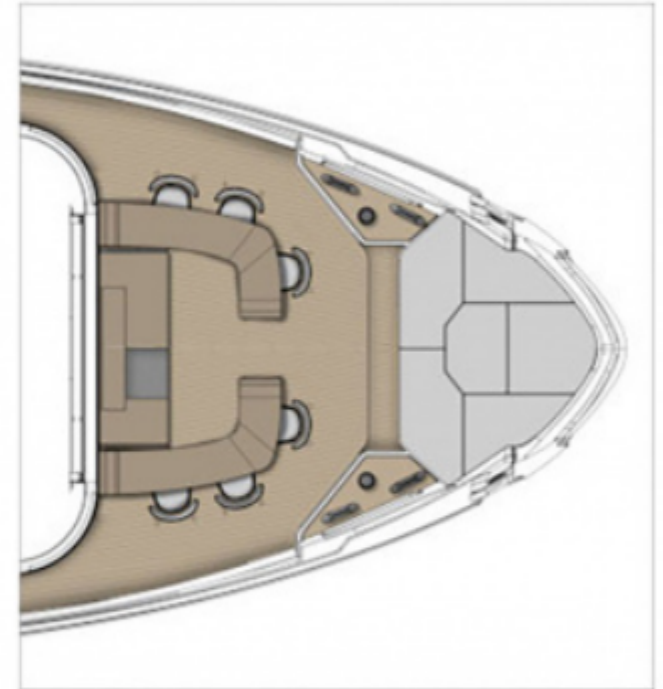

The interior is designed around open spaces, natural light, and flexibility. Multiple layout options, including a skylounge, gym, and various main and lower deck configurations, allow owners to tailor the yacht to their lifestyle. The use of sustainable materials and the integration of a solar roof further enhance the onboard experience, combining innovation with environmental responsibility.

Water capacity: 1,800 L

Engine: 2 × MAN V12

Power: 2 × 1700 HP

Max speed: 22 knots

Cruising speed: 17 knots

Hull material: GRP

Accommodation: 5 cabins + crew (10 + 5)

Built: 2026

Equipment

COCKPIT AREA OPT

ALL SEASON TERRACE OPT 1

ALL SEASON TERRACE OPT 2