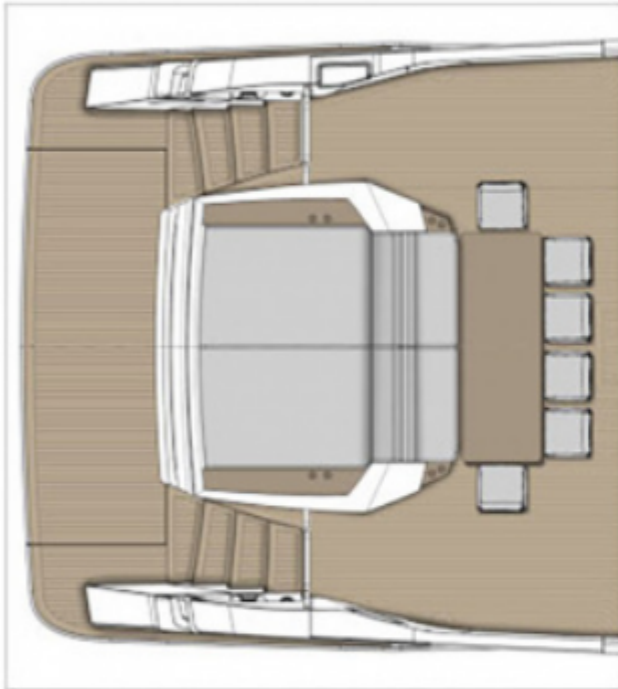

The interior is designed around open spaces, natural light, and flexibility. Multiple layout options, including a skylounge, gym, and various main and lower deck configurations, allow owners to tailor the yacht to their lifestyle. The use of sustainable materials and the integration of a solar roof further enhance the onboard experience, combining innovation with environmental responsibility.

Water capacity: 1,800 L

Engine: 2 × MAN V12

Power: 2 × 1700 HP

Max speed: 22 knots

Cruising speed: 17 knots

Hull material: GRP

Accommodation: 5 cabins + crew (10 + 5)

Built: 2026

Equipment

COCKPIT AREA OPT

ALL SEASON TERRACE OPT 1

ALL SEASON TERRACE OPT 2