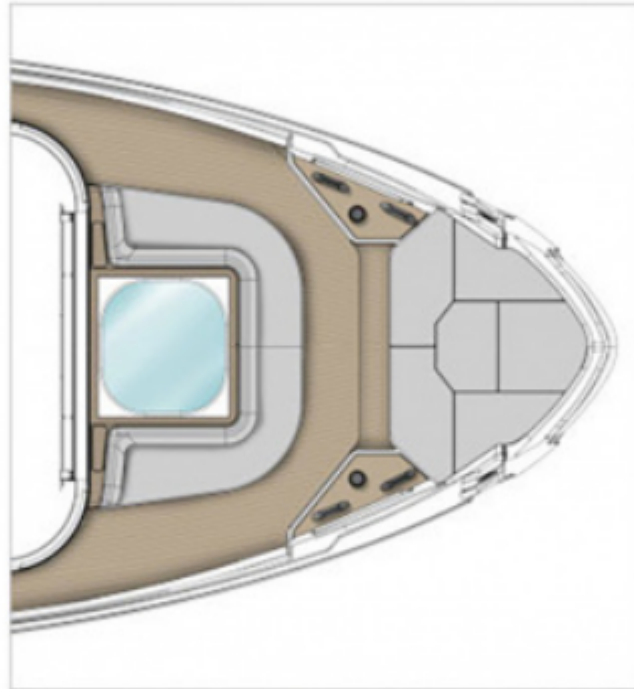

The interior is designed around open spaces, natural light, and flexibility. Multiple layout options, including a skylounge, gym, and various main and lower deck configurations, allow owners to tailor the yacht to their lifestyle. The use of sustainable materials and the integration of a solar roof further enhance the onboard experience, combining innovation with environmental responsibility.

Water capacity: 1,800 L

Engine: 2 × MAN V12

Power: 2 × 1700 HP

Max speed: 22 knots

Cruising speed: 17 knots

Hull material: GRP

Accommodation: 5 cabins + crew (10 + 5)

Built: 2026

Equipment

COCKPIT AREA OPT

ALL SEASON TERRACE OPT 1

ALL SEASON TERRACE OPT 2